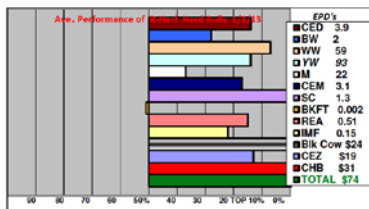

Selected Herd Sires

Herd Sire's average genetics used on the cowherd can improve one's Cowherd.

To get the average genetics of your cowherd, simply click on the bar graph on customer service page and type in registration number of bulls you have used in the past.