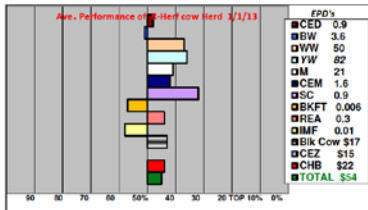

Your Selection is important

“Selection” can make genetic improvement of your cowherd.

Avg. Genetics of Cow herd

One's Cowherd average genetics is the combination of Bulls selected & replacements kept over time.

Bred Heifer Replacements

Bred heifer's average genetics going into the herd can improve one's cowherd.

Replacement Heifers Kept

Replacement heifer's average genetics going into the herd can improve one's Cowherd.