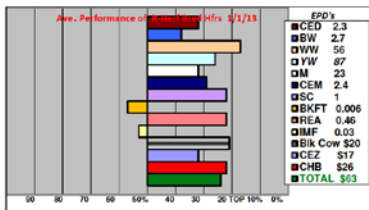

Your Selection is important

“Selection” can make genetic improvement of your cowherd.

Avg. Genetics of Cow herd

One's Cowherd average genetics is the combination of Bulls selected & replacements kept over time.

Bred Heifer Replacements

Bred heifer's average genetics going into the herd can improve one's cowherd.

Replacement Heifers Kept

Replacement heifer's average genetics going into the herd can improve one's Cowherd.