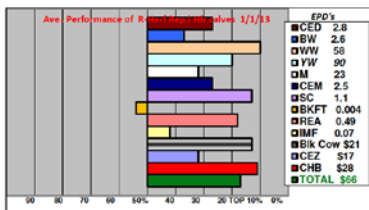

Your Selection is important

“Selection” can make genetic improvement of your cowherd.

Avg. Genetics of Cow herd

One's Cowherd average genetics is the combination of Bulls selected & replacements kept over time.

Bred Heifer Replacements

Bred heifer's average genetics going into the herd can improve one's cowherd.

Replacement Heifers Kept

Replacement heifer's average genetics going into the herd can improve one's Cowherd.