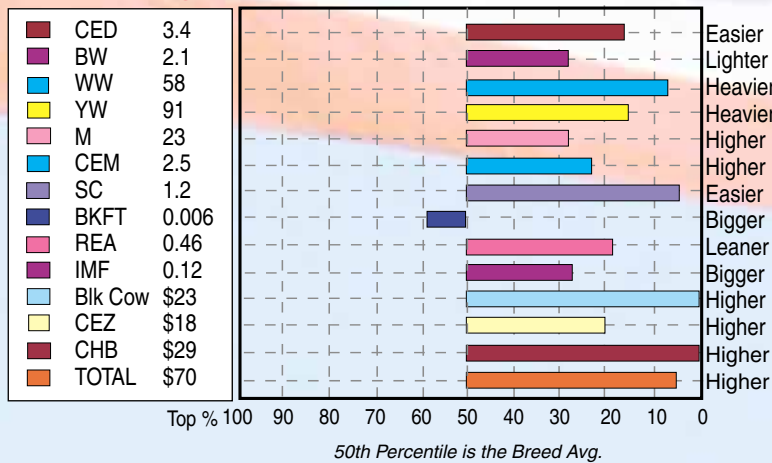

LOT 9 Sire: MSU TCF Revolution 4R
3/17/11
BW 3.3 WW66 YW106 M 18 M&G 51 Fat .030
REA .49 Marb .25 BMI \$23 CEZ \$18 CHB \$35

LOT 8 Sire: R 2nd Revolution 2767
3/16/11
BW 2.2 WW63 YW101 M 22 M&G 53 Fat .000
REA .73 Marb -.05 BMI \$22 CEZ \$18 CHB \$30

LOT 15 Sire: Hyalite on Target 936
4/15/11
BW 3.3 WW60 YW103 M 19 M&G 49 Fat .000
REA .28 Marb -.01 BMI \$22 CEZ \$17 CHB \$27

R 2ND REVOLUTION 2767

Average of the 50 Rausch Herd Sires

**Volume selection from powerful herd bull battery
50+ Rausch herd sires average well above breed average for growth
while being well below average for birth weight**